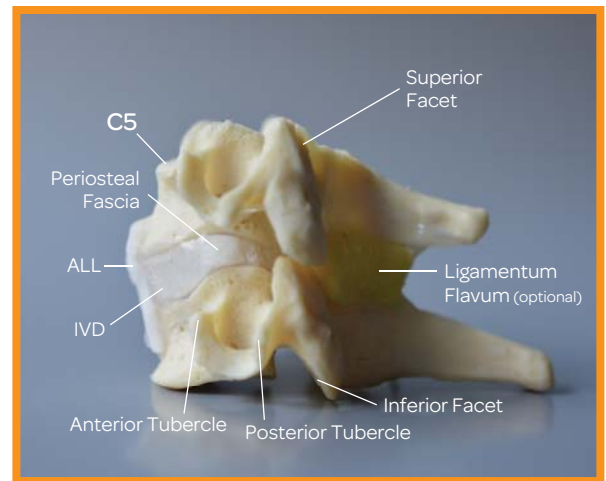

### Product Description

Use our Professional CxH Disc Model to take education to a higher level of understanding for cervical spine pathologies including disc herniation. This matching specimen to the Professional Lumbar LxH model (same human spine) portrays identical cervical size with natural morphology including a two-part intervertebral disc with six degrees of natural motion and a red post-lateral nuclear extrusion and migration upon manual compression. Posterior longitudinal ligament (PLL), anterior longitudinal ligament (ALL) and periosteal fascia (POL) (adjacent to uncovertebral joint) included. Ligamentum Flavum (LF) extra feature.

#### Optional Feature—Professional CxH

Add Ligamentum Flavum for even more realism