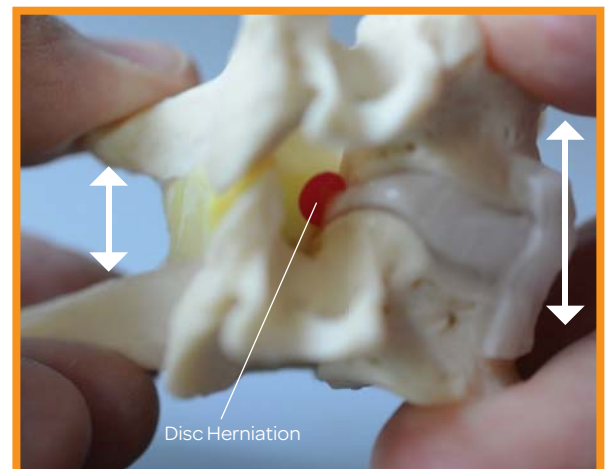

Product sheet:

Professional CxH Model

Product Description

Use our Professional CxH Disc Model to take education to a higher level of understanding for cervical spine pathologies including disc herniation. This matching specimen to the Professional Lumbar LxH model (same human spine) portrays identical cervical size with natural morphology including a two-part intervertebral disc with six degrees of natural motion and a red post-lateral nuclear extrusion and migration upon manual compression. Posterior longitudinal ligament (PLL), anterior longitudinal ligament (ALL) and periosteal fascia (POL) (adjacent to uncovertebral joint) included. Ligamentum Flavum (LF) extra feature.

Additional Information

Optional Feature—Professional CxH

Add Ligamentum Flavum for even more realism

Dynamic Disc Designs Corp.

#201-1621 Dufferin Crescent

Nanaimo BC Canada V9S 5T4

Ph: 250.751.0897

Fax Purchase Orders: 250.585.5566