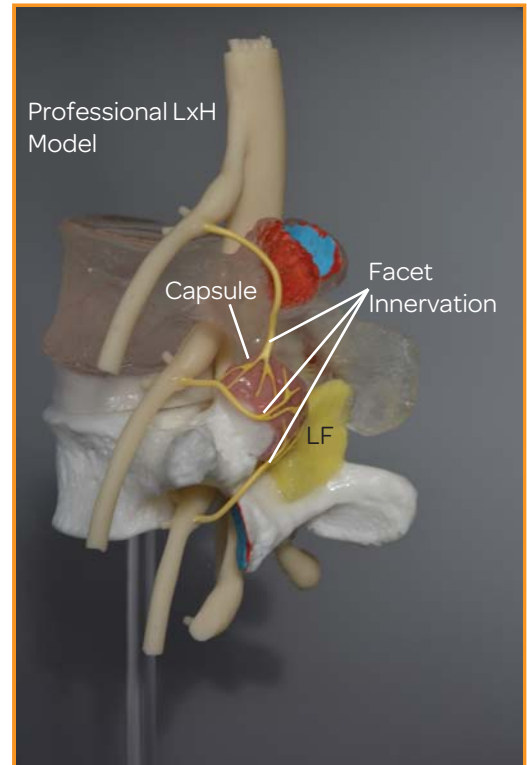

Product sheet:

Medial Branch Model

Product Description

The Medial Branch Model uses our Professional LxH Model with the extra features of facet innervation, facet capsule and ligamentum flavum (LF). Finely crafted flexible nerves extend from the elastic capsule entering the posterior primary division of the cauda equina from three levels. Durable and dynamic spine education.

Additional Information

Model includes removable stand and dual laser light pen.

Dynamic Disc Designs Corp.

#201-1621 Dufferin Crescent

Nanaimo BC Canada V9S 5T4

Ph: 250.751.0897

Fax Purchase Orders: 250.585.5566